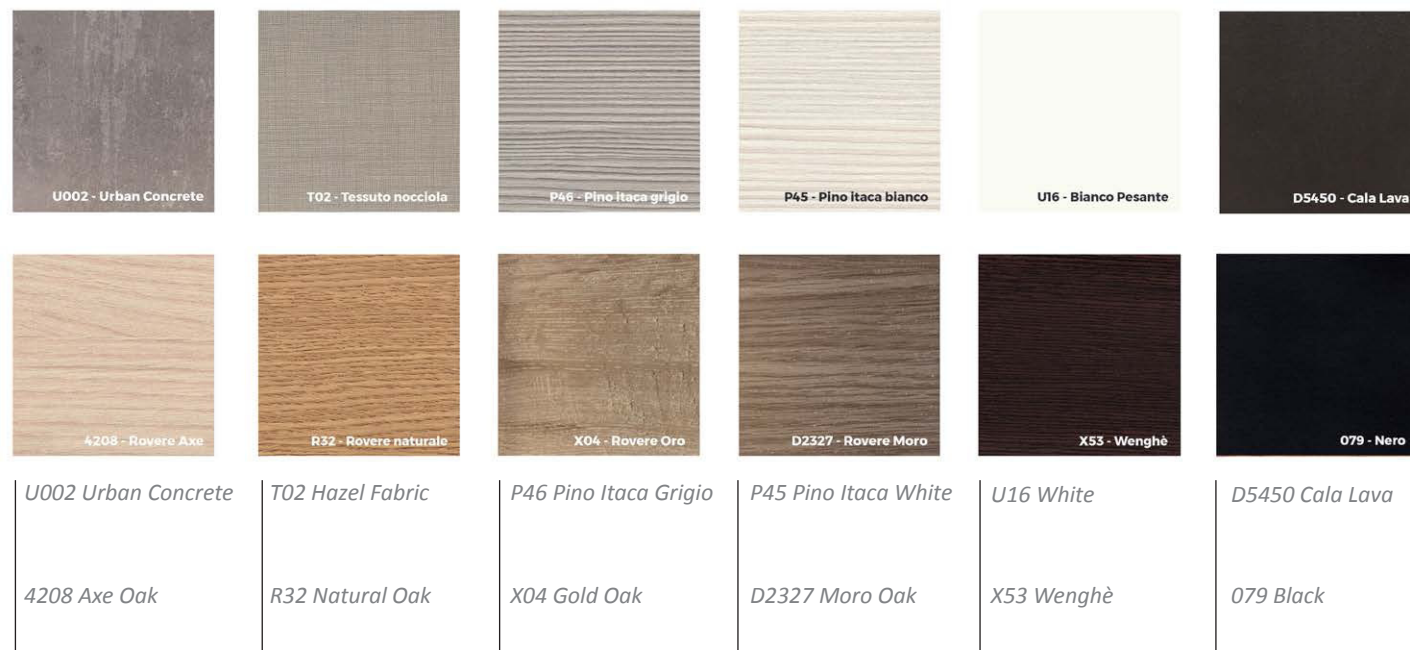

ACCESSORIES UPON REQUEST

All T-Trolleys have a standard setting customizable upon request.

Finishing colors for T-Trolleys and T-Modular

Clamp for lamp (not available for Sotryl and Tryllo)

Finishing colors for Tryllo